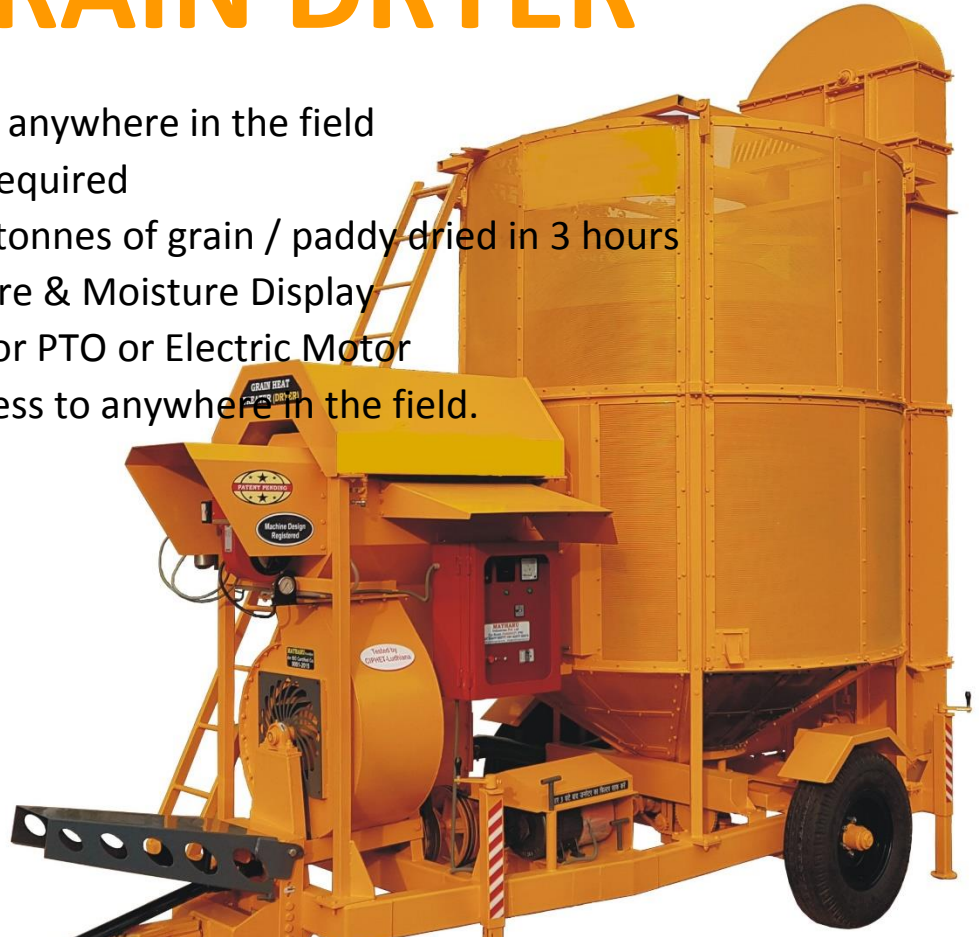

GRAIN DRYER

- ✓ Freedom to dry grain anywhere in the field
- ✓ No electrical power required
- ✓ Quick & Efficient – 3 tonnes of grain / paddy dried in 3 hours
- ✓ Real time Temperature & Moisture Display
- ✓ Operated from Tractor PTO or Electric Motor
- ✓ Moveable – easy access to anywhere in the field.

Specifications	Details	Units
Height x Length x Diameter	4.13 x 4.85 x 2.30	Meters
Tractor Power	Above 35	HP
PTO	430	RPM
Loading Capacity	3,000	Kg
Loading Time	20	Minutes
Emptying Time	10 M	Minutes
Drying Duration Per Load (3,000 Kg) Moisture Rate : 30 _o → 14.5 _o	3	Hours
Temperature of Dryer While Drying	80	oC
Burner Fuel	Diesel	
Fuel Consumption	15	Litters / Hour